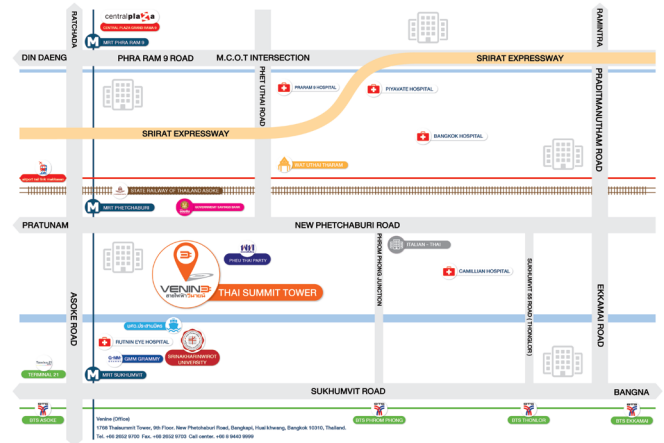

CONTACT US

ข้อมูลติดต่อ

Head Office

สำนักงานใหญ่

Venine Engineering Company Limited

1768 Thai Summit Tower 9th Fl., New Petchburi Rd.,
Bangkapi, Huai Khwang, Bangkok 10310 Thailand
Tel. (662) 652-9700 Fax. (662) 652-9703

บริษัท วนายน เอ็นจิเนียริง จำกัด

1768 อาคารไทยซัมมิททาวเวอร์ ชั้น 9 ถ.เพชรบุรีตัดใหม่
แขวงบางกะปิ เขตห้วยขวาง กรุงเทพมหานคร 10310
โทร. (662) 652-9700 Fax. (662) 652-9703

Call Center: +668-9440-9999

Email: email@veninecable.com

www.veninecable.com